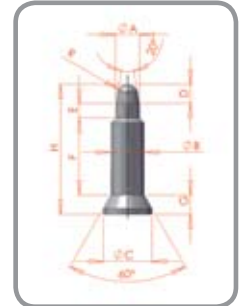

### Castellated - Short Series

Part No	Nut Size	Hole Size	A	B	C	D	E	F	G	H
TMS3-M4	M4	5	3.2	4.8	10	2.5	2.5	16	6	27
TMS3-M5	M5	6	4.1	5.8	10	3	3	16	5	27
TMS3-M6	M6	7	4.9	6.8	10	4	3	16	4	27
TMS3-M8	M8	9	6.6	8.8	12	4.5	3.5	16	4	28
TMS3-M10	M10	11	8.5	10.8	15	6.5	4	16	5	31
TMS3-M12	M12	13	10.05	12.8	16	10.4	4	16	4	31

### Dolphin Nosed - Short Series

Part No	Nut Size	Hole Size	A	B	L	C	D	E	Q	R
WPN4P	M4	5	4.8	12	29	6.5	5.5	7.5	2	11
WPN4PRS	M4	6	5.8	12	30	8.5	7.5	6.5	2	15
WPN5P	M5	6	5.8	12	30	8.5	7.5	6.5	2	15
WPN5PRS	M5	7	6.8	12	31.5	11	9.5	5.5	3	23
WPN6P	M6	7	6.8	12	31.5	11	9.5	5.5	3	23
WPN6PRS	M6	8	7.8	12	31.5	11	9.5	5.5	3	23
WPN8P	M8	9	8.8	12	31	12	11	4	3	22
WPN8PRS	M8	10	9.8	12	31	12	11	4	3	22
WPN10P	M10	11	10.8	16	34.5	14	12	5.5	4	22
WPN10PRS	M10	12	11.8	16	34.5	14	12	5.5	4	22
WPN12P	M12	13	12.8	16	36	17	15	4	4	27
WPN12PRS	M12	14	13.8	16	36	17	15	4	4	27
WPN14P	M14	15	14.8	21	39	19	15	6	5	30

### Nut Electrodes - Short Series

CuCrZr	Part No	Nut Size	Hole Size	A	B	C	D
	<b>Elkanite</b>						
WPN-C4	WPN-C4ELK	M4	5	5	13	M18	25
WPN-C5	WPN-C5ELK	M5	6	6	13	M18	25
WPN-C6	WPN-C6ELK	M6	7	7	13	M18	25
WPN-C6RS	WPN-C6RSELK	M6	8	8	13	M18	25
WPN-C8	WPN-C8ELK	M8	9	9	13	M18	25
WPN-C8RS	WPN-C8RSELK	M8	10	10	13	M18	25
WPN-C10	WPN-C10ELK	M10	11	11	17	M22	30
WPN-C10RS	WPN-C10RSELK	M10	12	12	17	M22	30
WPN-C12	WPN-C12ELK	M12	13	13	17	M22	30
WPN-C12RS	WPN-C12RSELK	M12	14	14	17	M22	30