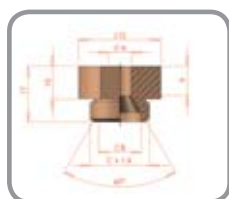

### Castellated - Short Series

Part No	Nut Size	Hole Size	A	B	C	D	E	F	G	H
TMS3-M4	M4	5	3.2	4.8	10	2.5	2.5	16	6	27
TMS3-M5	M5	6	4.1	5.8	10	3	3	16	5	27
TMS3-M6	M6	7	4.9	6.8	10	4	3	16	4	27
TMS3-M8	M8	9	6.6	8.8	12	4.5	3.5	16	4	28
TMS3-M10	M10	11	8.5	10.8	15	6.5	4	16	5	31
TMS3-M12	M12	13	10.05	12.8	16	10.4	4	16	4	31

### Dolphin Nosed - Short Series

Part No	Nut Size	Hole Size	A	B	L	C	D	E	Q	R
WPN4P	M4	5	4.8	12	29	6.5	5.5	7.5	2	11
WPN4PRS	M4	6	5.8	12	30	8.5	7.5	6.5	2	15
WPN5P	M5	6	5.8	12	30	8.5	7.5	6.5	2	15
WPN5PRS	M5	7	6.8	12	31.5	11	9.5	5.5	3	23
WPN6P	M6	7	6.8	12	31.5	11	9.5	5.5	3	23
WPN6PRS	M6	8	7.8	12	31.5	11	9.5	5.5	3	23
WPN8P	M8	9	8.8	12	31	12	11	4	3	22
WPN8PRS	M8	10	9.8	12	31	12	11	4	3	22
WPN10P	M10	11	10.8	16	34.5	14	12	5.5	4	22
WPN10PRS	M10	12	11.8	16	34.5	14	12	5.5	4	22
WPN12P	M12	13	12.8	16	36	17	15	4	4	27
WPN12PRS	M12	14	13.8	16	36	17	15	4	4	27
WPN14P	M14	15	14.8	21	39	19	15	6	5	30

### Nut Electrodes - Short Series

CuCrZr	Part No	Nut Size	Hole Size	A	B	C	D
	<b>Elkanite</b>						
WPN-C4	WPN-C4ELK	M4	5	5	13	M18	25
WPN-C5	WPN-C5ELK	M5	6	6	13	M18	25
WPN-C6	WPN-C6ELK	M6	7	7	13	M18	25
WPN-C6RS	WPN-C6RSELK	M6	8	8	13	M18	25
WPN-C8	WPN-C8ELK	M8	9	9	13	M18	25
WPN-C8RS	WPN-C8RSELK	M8	10	10	13	M18	25
WPN-C10	WPN-C10ELK	M10	11	11	17	M22	30
WPN-C10RS	WPN-C10RSELK	M10	12	12	17	M22	30
WPN-C12	WPN-C12ELK	M12	13	13	17	M22	30
WPN-C12RS	WPN-C12RSELK	M12	14	14	17	M22	30